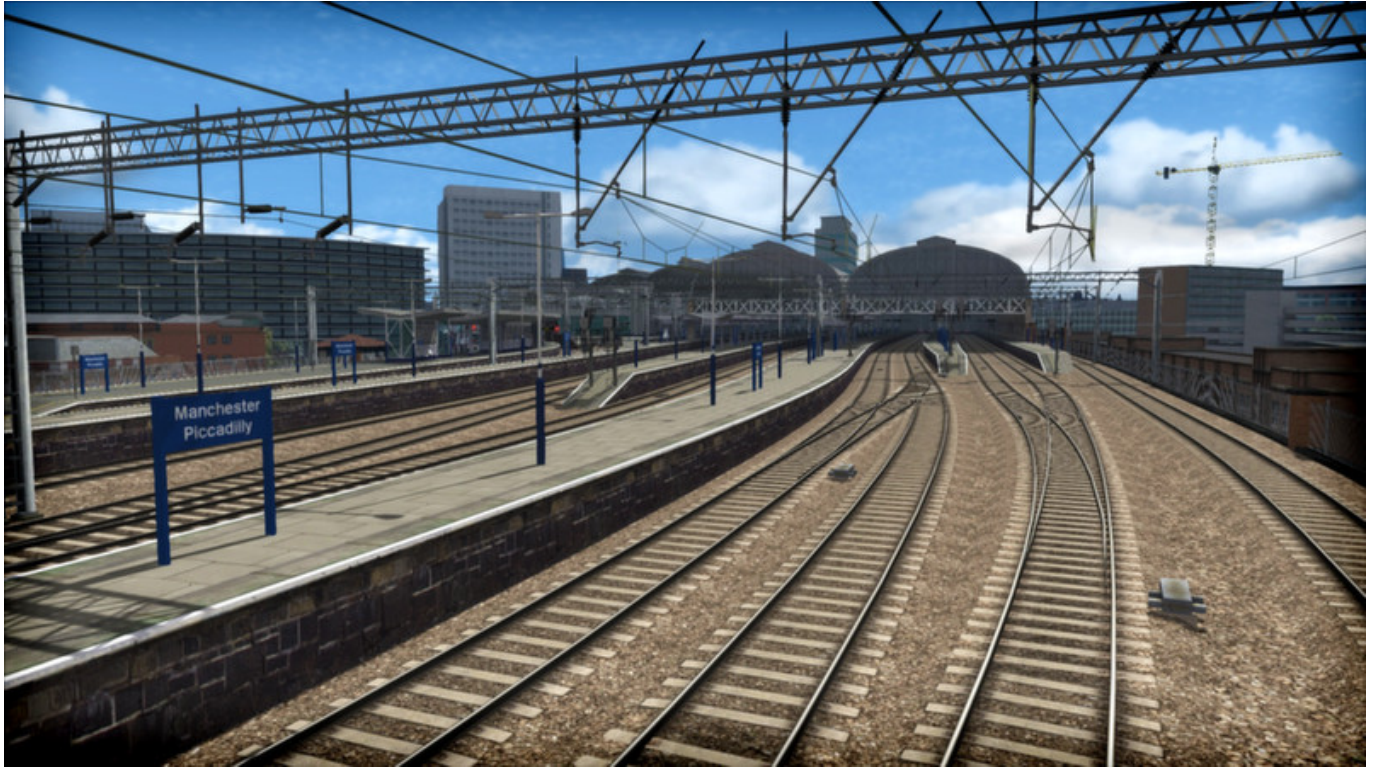

The original route between the cities ran between Liverpool Central (High Level) Station and Manchester Central, and was opened in 1873 by the Cheshire Lines Committee. Although both stations have since been demolished and replaced by Liverpool Lime Street and Manchester Piccadilly, it still remains an important route for passenger and freight traffic.

The 40 mile route sees up to four passenger trains per hour in each direction with freight still operating on the route. Various light industrial sidings are also a feature, including well known landmarks such as Manchester International Freight Terminal, the River Mersey, Manchester Ship Canal and Liverpool Edge Hill. A total of 24 stations can also be found on the route, including Manchester Oxford Road, Warrington Central, Liverpool South Parkway and Widnes.

English,German

Stunning scenery that isn't taxing on your hardware, but the physics and sound effects of the included Class 158 are pretty poor. Fairly short route for passenger runs (45-60 mins depending on amount of stops) but there are railyards at both ends for freight runs.. This is quite a nice route, with great scenery overall, though it's very linear. You only get the diesel line between the two towns though, not the electrified line up north, which is quite unfortunate since you would be able to run a Pendolino or Desiro (diesel or electric) on it. However, DTG have done a nice job with the scenery on the existing line, so I can recommend this in a sale. Just get some AP products that go along with this, like the Class 158V159 (Cummins) EP or the Class 150V2 pack.