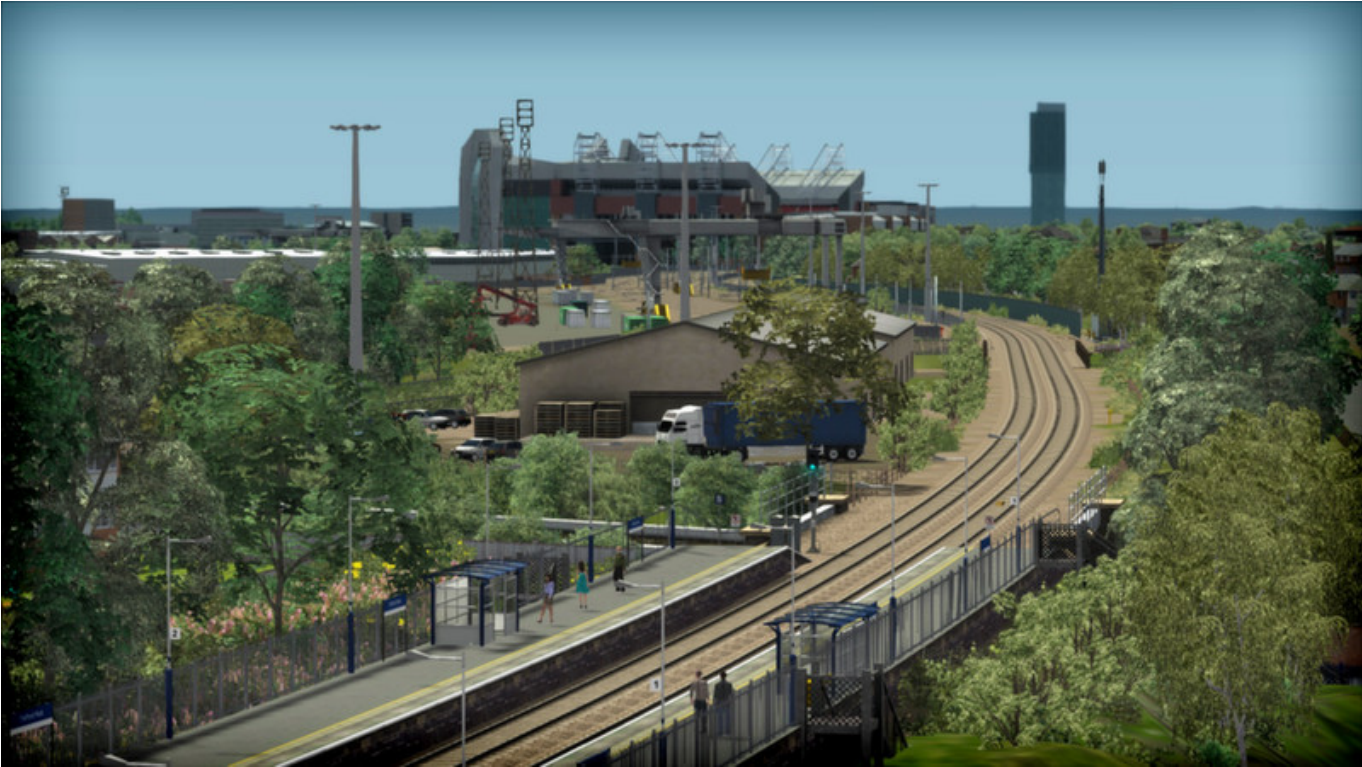

The original route between the cities ran between Liverpool Central (High Level) Station and Manchester Central, and was opened in 1873 by the Cheshire Lines Committee. Although both stations have since been demolished and replaced by Liverpool Lime Street and Manchester Piccadilly, it still remains an important route for passenger and freight traffic.

The 40 mile route sees up to four passenger trains per hour in each direction with freight still operating on the route. Various light industrial sidings are also a feature, including well known landmarks such as Manchester International Freight Terminal, the River Mersey, Manchester Ship Canal and Liverpool Edge Hill. A total of 24 stations can also be found on the route, including Manchester Oxford Road, Warrington Central, Liverpool South Parkway and Widnes.

English,German

Stunning scenery that isn't taxing on your hardware, but the physics and sound effects of the included Class 158 are pretty poor. Fairly short route for passenger runs (45-60 mins depending on amount of stops) but there are railyards at both ends for freight runs.. This is quite a nice route, with great scenery overall, though it's very linear. You only get the diesel line between the two towns though, not the electrified line up north, which is quite unfortunate since you would be able to run a Pendolino or Desiro (diesel or electric) on it. However, DTG have done a nice job with the scenery on the existing line, so I can recommend this in a sale. Just get some AP products that go along with this, like the Class 158V159 (Cummins) EP or the Class 150V2 pack.